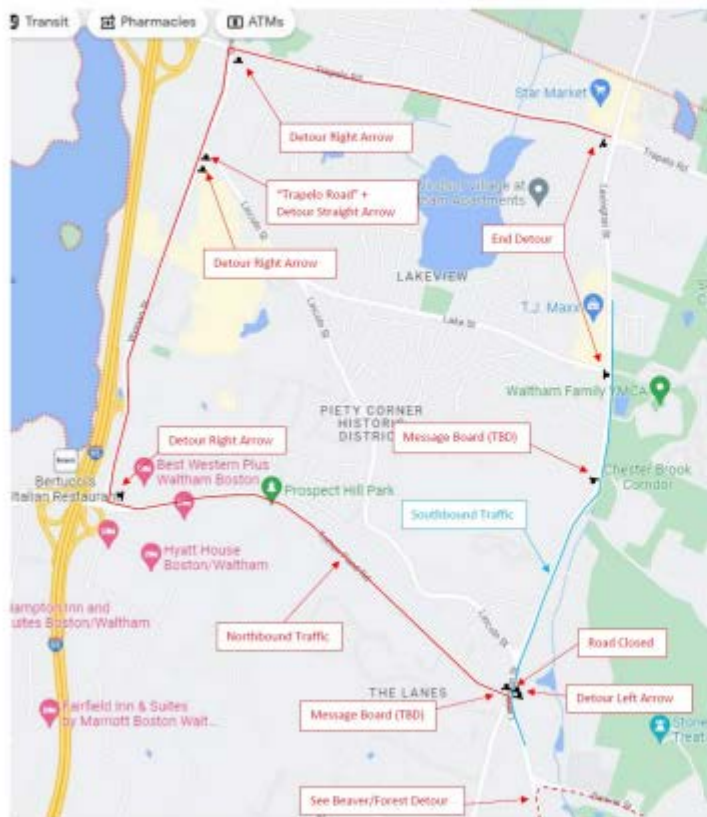

# Detours For Night Work From Totten Pond Road - Lincoln Street

Lexington St One-Way Detour at Totten Pond (Totten/Wyman)

Lexington St One-Way Detour at Totten Pond (Beaver/Forest)