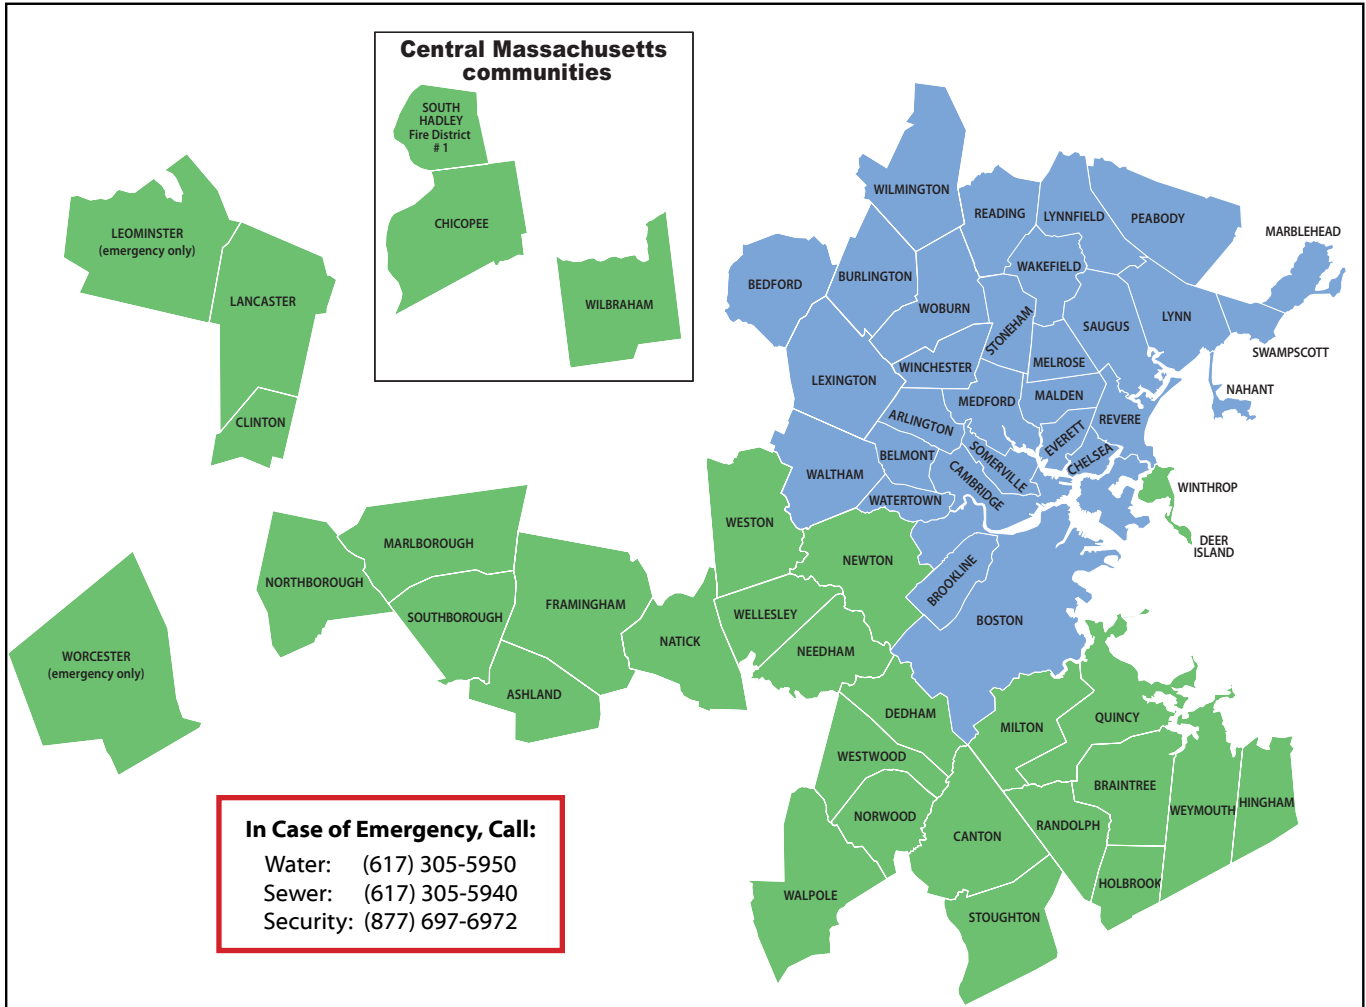

Community Relations Managers for MWRA Service Communities

Massachusetts Water Resources Authority

In Case of Emergency, Call:
 Water: (617) 305-5950
 Sewer: (617) 305-5940
 Security: (877) 697-6972

Region 1		
Arlington	Lynn	Saugus
Bedford	Lynnfield	Somerville
Belmont	Malden	Stoneham
Boston	Marblehead	Swampscott
Brookline	Medford	Waltham
Burlington	Melrose	Wakefield
Cambridge	Nahant	Watertown
Chelsea	Peabody	Wilmington
Everett	Reading	Winchester
Lexington	Revere	Woburn

Jeffrey McLaughlin
 (617) 305-5762
 jeffrey.mclaughlin@mwra.com

Region 2			
Ashland	Hingham	Newton	Ware*
Barre*	Holbrook	Northborough	Wellesley
Belchertown*	Holden S.D. **	Norwood	Weston
Berlin*	Lancaster	Quincy	Westwood
Braintree	Leominster	Randolph	Weymouth
Canton	Ludlow*	Rutland**	Wilbraham
Chicopee	Marlborough	South Hadley FD 1	Winthrop
Clinton	Milton	Southborough	Worcester
Dedham	Natick	Stoughton	
Framingham	Needham	Walpole	